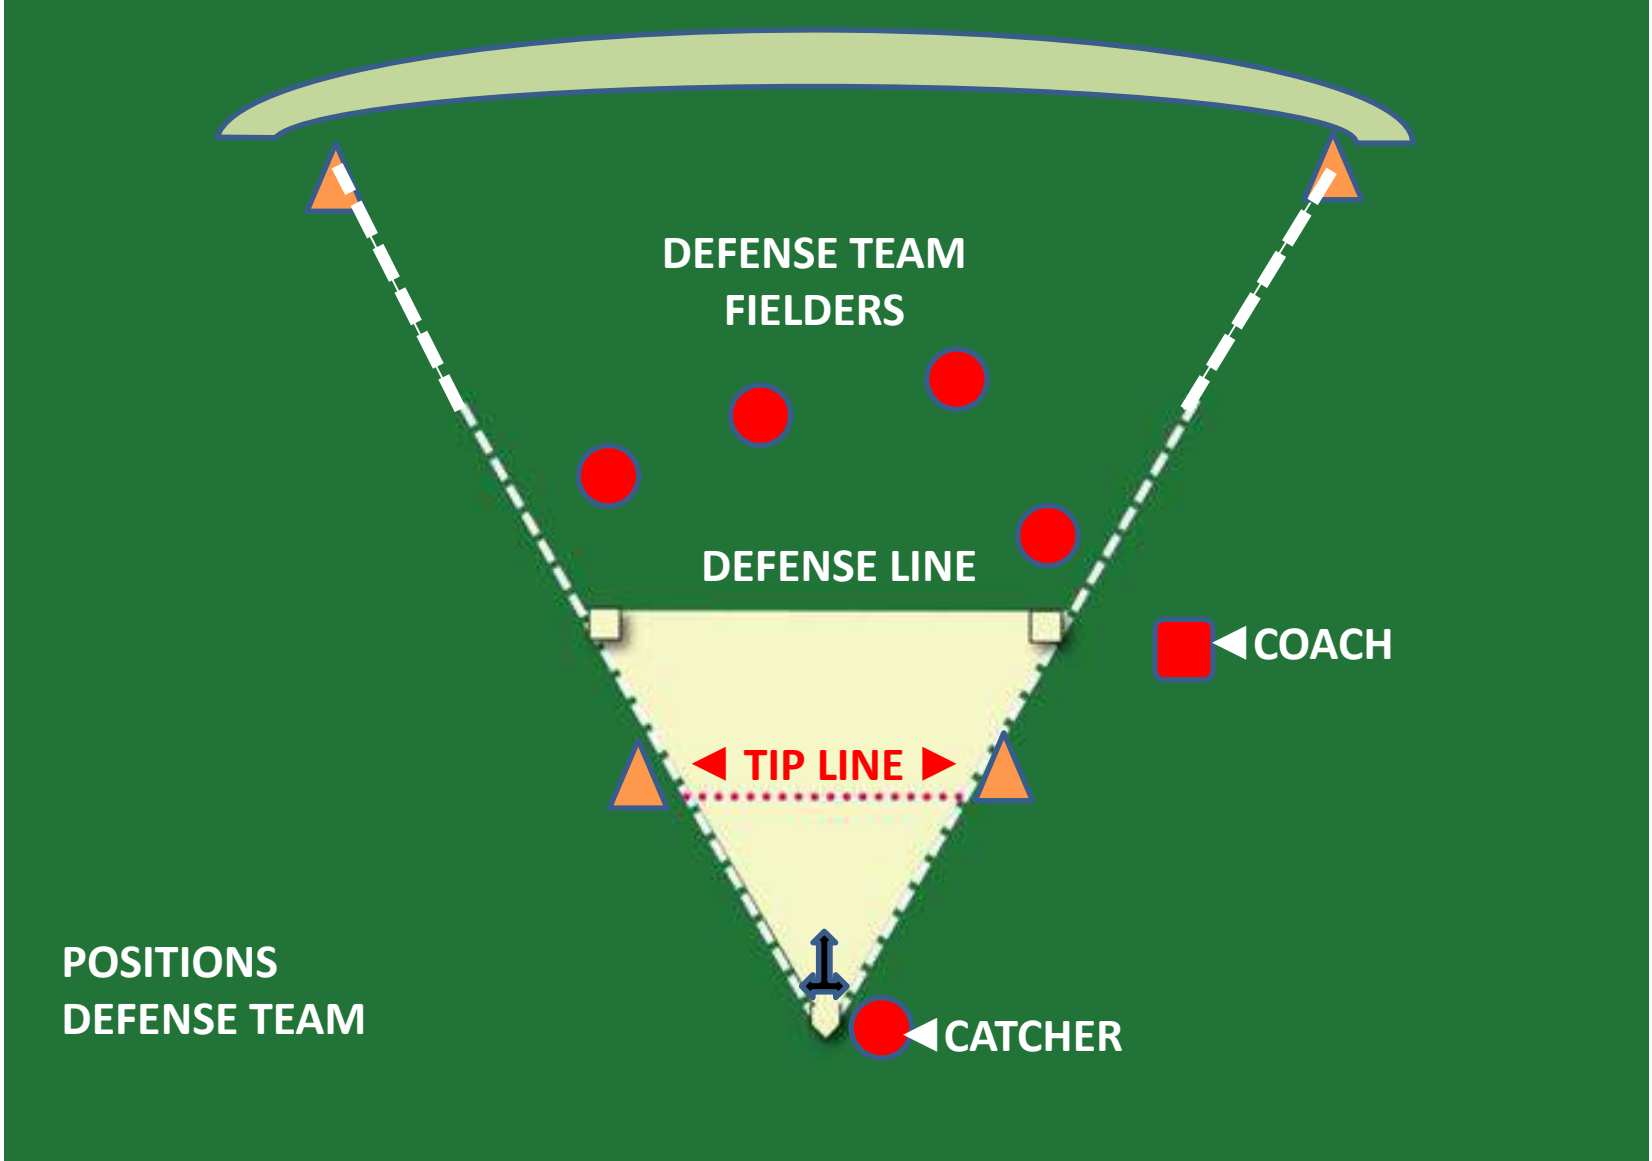

The background of the slide is a dark green field. At the top, there is a light green curved shape representing the outfield fence. A dashed white line forms a large inverted triangle, representing the infield. Inside this triangle, a yellow inverted triangle represents the pitcher's mound. A horizontal red dashed line is drawn across the mound. A dashed white rectangular box is superimposed over the upper part of the field, containing the text.

BEE BALL

BEE BALL

◀ BACKSTOP or WALL ▶

CONES ▶

◀ CONES

◀ DEFENSE LINE ▶

CONES ▶

◀ TIP LINE ▶

◀ CONES

BEE BALL

BEE BALL

DEFENSE TEAM
FIELDERS

DEFENSE LINE

COACH

TIP LINE

CATCHER

POSITIONS
DEFENSE TEAM

BEE BALL

BEE BALL

START OF THE GAME

BATTER 1 ▶

◀ BATTER 2

◀ COACH

BATTER 3 ▶