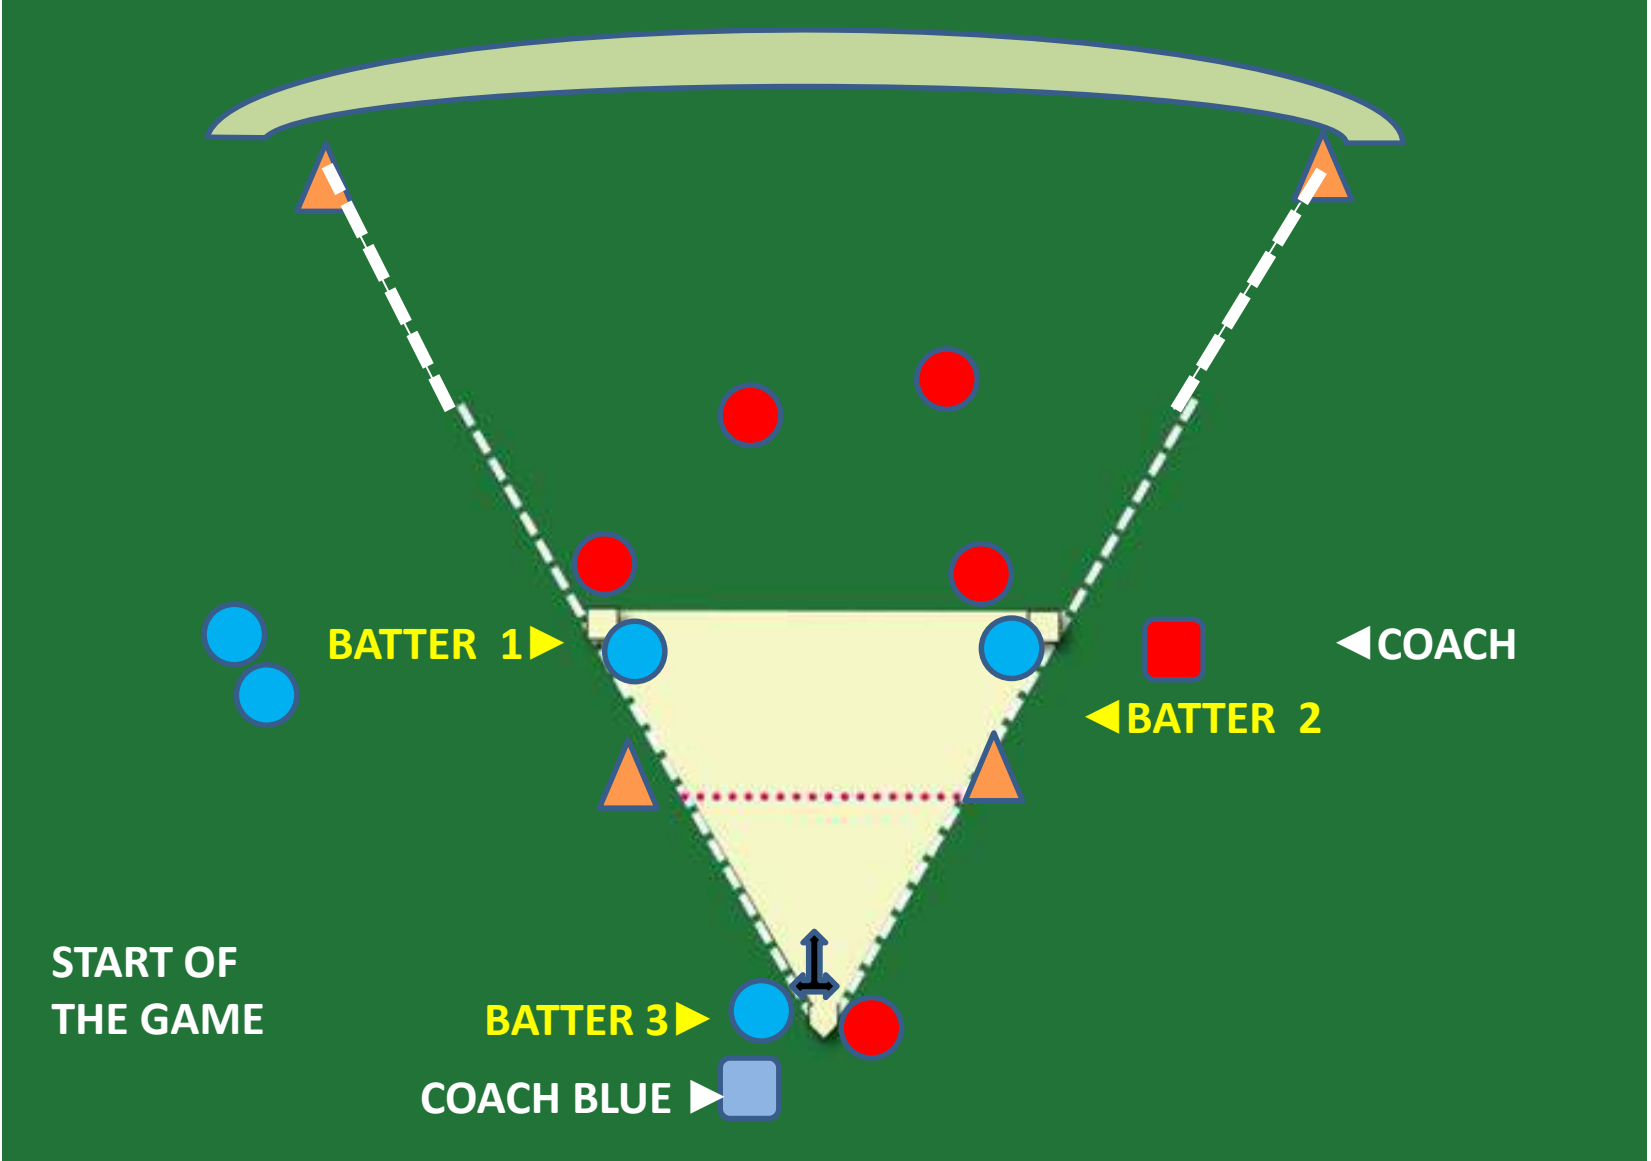

The background of the slide is a dark green field. At the top, there is a light green curved shape representing the outfield fence. A dashed white line forms a large inverted triangle, representing the infield. Inside this triangle, a yellow inverted triangle represents the pitcher's mound. A horizontal red dashed line is drawn across the mound. A dashed white rectangular box is superimposed over the upper part of the field, containing the text.

BEE BALL

BEE BALL

◀ BACKSTOP or WALL ▶

CONES ▶

◀ CONES

◀ DEFENSE LINE ▶

CONES ▶

◀ TIP LINE ▶

POSITIONS
DEFENSE TEAM

BEE BALL

BEE BALL

START OF THE GAME

BATTER 1 ▶

◀ BATTER 2

◀ COACH

BATTER 3 ▶

COACH BLUE ▶

BEE BALL

BEEBALL MAJOR LEAGUE

◀ BACKSTOP or WALL ▶
VARIABLE BACK or FRONT

SQUARE FIELD
3 BASES + PITCHERPLATE
1 HOMEPLATE

18.3 METERS

**POSITIONS
DEFENSE TEAM RED**

← COACH