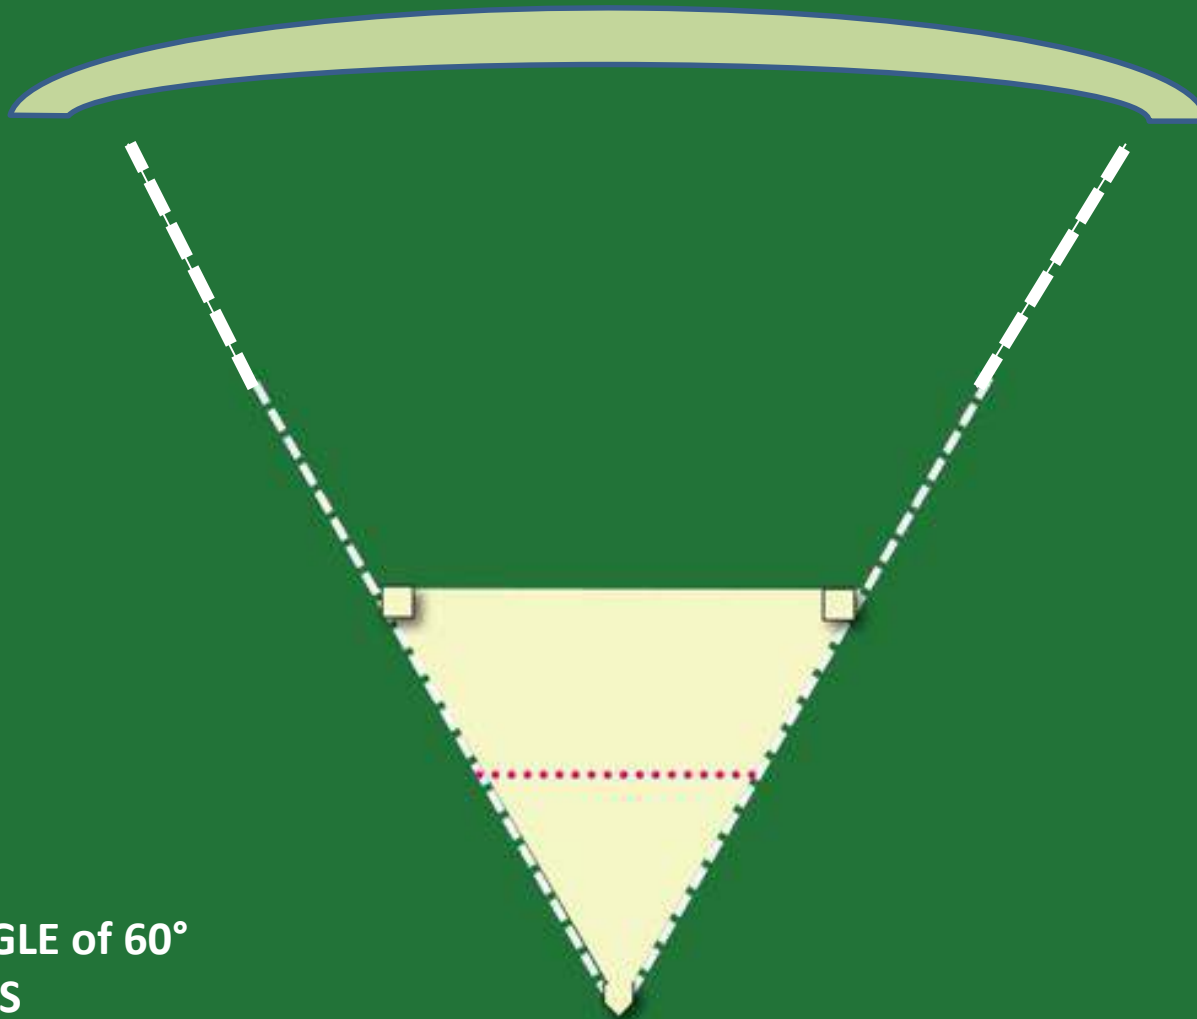

The background of the slide is a dark green field. At the top, there is a light green curved shape representing the outfield fence. A dashed white line forms a large inverted triangle, representing the infield. Inside this triangle, a yellow inverted triangle represents the pitcher's mound. A horizontal red dashed line is drawn across the mound. A dashed white rectangular box is superimposed over the upper part of the field, containing the text.

BEEBALL ROOKIE LEAGUE

BEE BALL

TRIANGLE of 60°
2 BASES
1 HOMEPLATE

◀ BACKSTOP or WALL ▶

2nd BASE ▶

◀ 1st BASE

◀ HOMEPLATE

TRIANGLE of 60°
2 BASES
1 HOMEPLATE

BEE BALL

BEE BALL

◀ BACKSTOP or WALL ▶

CONES ▶

◀ CONES

◀ DEFENSE LINE ▶

CONES ▶

◀ TIP LINE ▶