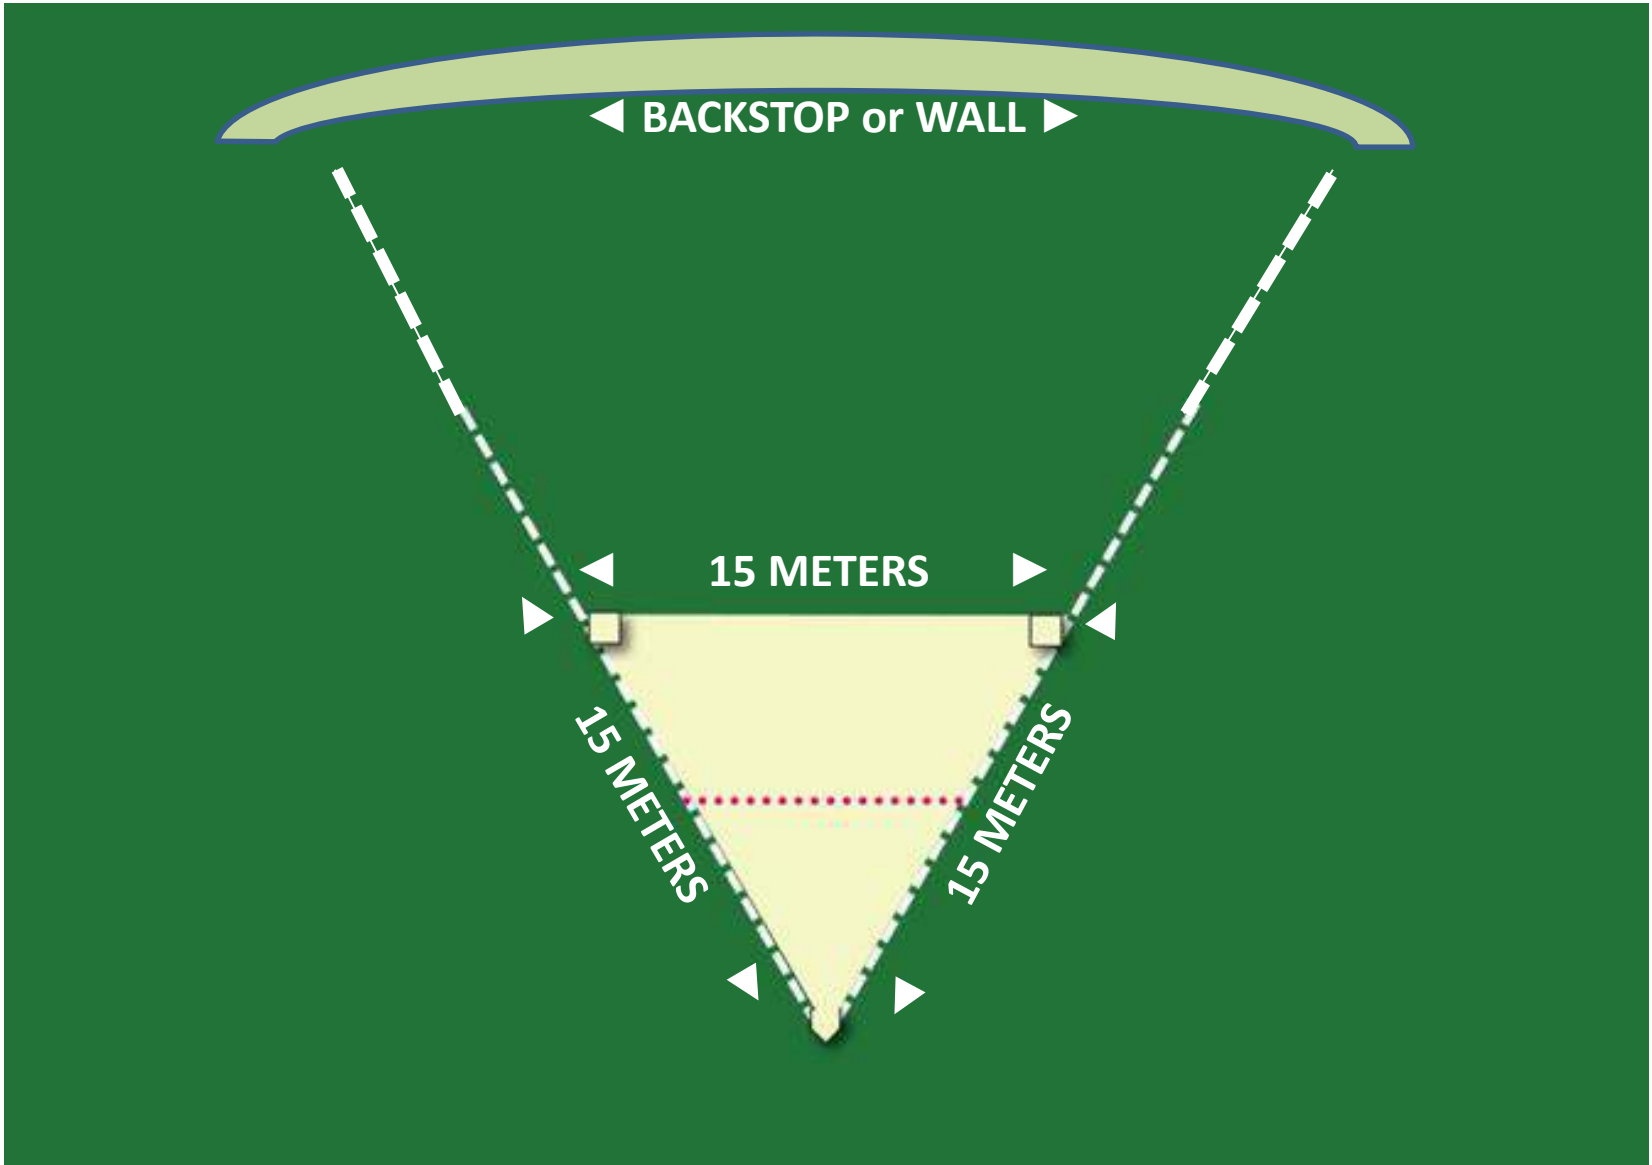

The background of the slide is a dark green field. At the top, there is a light green curved shape representing the outfield fence. A dashed white line forms a large inverted triangle, representing the infield. Inside this triangle, a yellow inverted triangle represents the pitcher's mound. A horizontal red dashed line is drawn across the mound. A dashed white rectangular box is superimposed over the upper part of the field, containing the text.

BEEBALL ROOKIE LEAGUE

BEE BALL

TRIANGLE of 60°
2 BASES
1 HOMEPLATE

◀ BACKSTOP or WALL ▶

2nd BASE ▶

◀ 1st BASE

◀ HOMEPLATE

TRIANGLE of 60°
2 BASES
1 HOMEPLATE

BEE BALL

BEE BALL

◀ BACKSTOP or WALL ▶

CONES ▶

◀ CONES

◀ DEFENSE LINE ▶

CONES ▶

◀ TIP LINE ▶