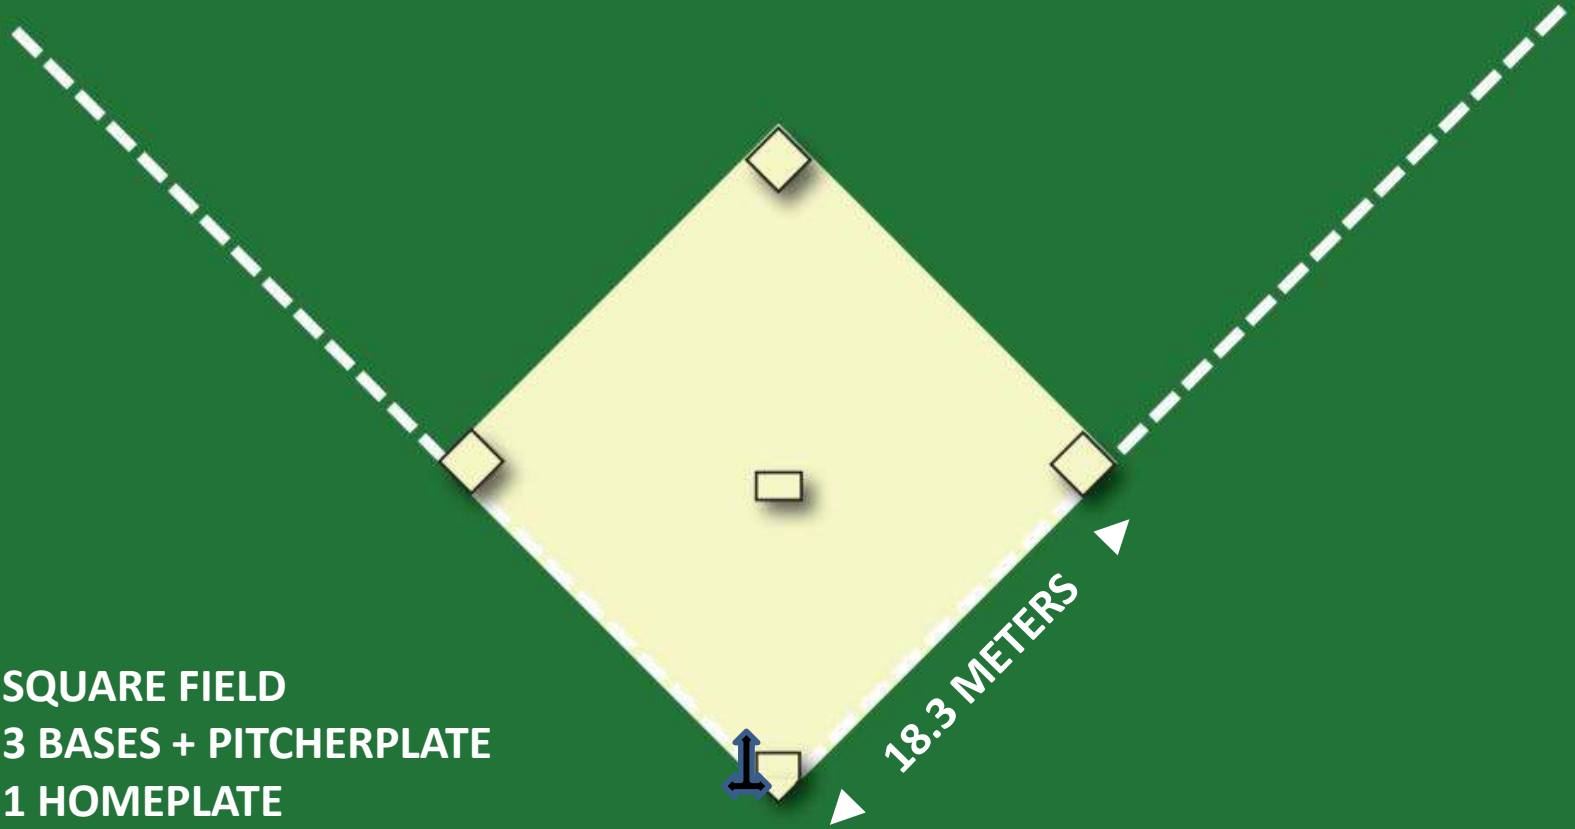

The background of the slide is a dark green field. At the top, there is a light green curved shape representing the outfield fence. A dashed white line forms a large inverted triangle, representing the infield. Inside this triangle, a yellow inverted triangle represents the pitcher's mound. A horizontal red dashed line is drawn across the mound. A dashed white rectangular box is superimposed over the upper part of the field, containing the text.

BEEBALL ROOKIE LEAGUE

BEE BALL

TRIANGLE of 60°
2 BASES
1 HOMEPLATE

◀ BACKSTOP or WALL ▶

2nd BASE ▶

◀ 1st BASE

◀ HOMEPLATE

TRIANGLE of 60°
2 BASES
1 HOMEPLATE

COACH BLUE ▶

BEE BALL

BEEBALL MAJOR LEAGUE

◀ BACKSTOP or WALL ▶
VARIABLE BACK or FRONT

SQUARE FIELD
3 BASES + PITCHERPLATE
1 HOMEPLATE

18.3 METERS

**POSITIONS
DEFENSE TEAM RED**

← COACH