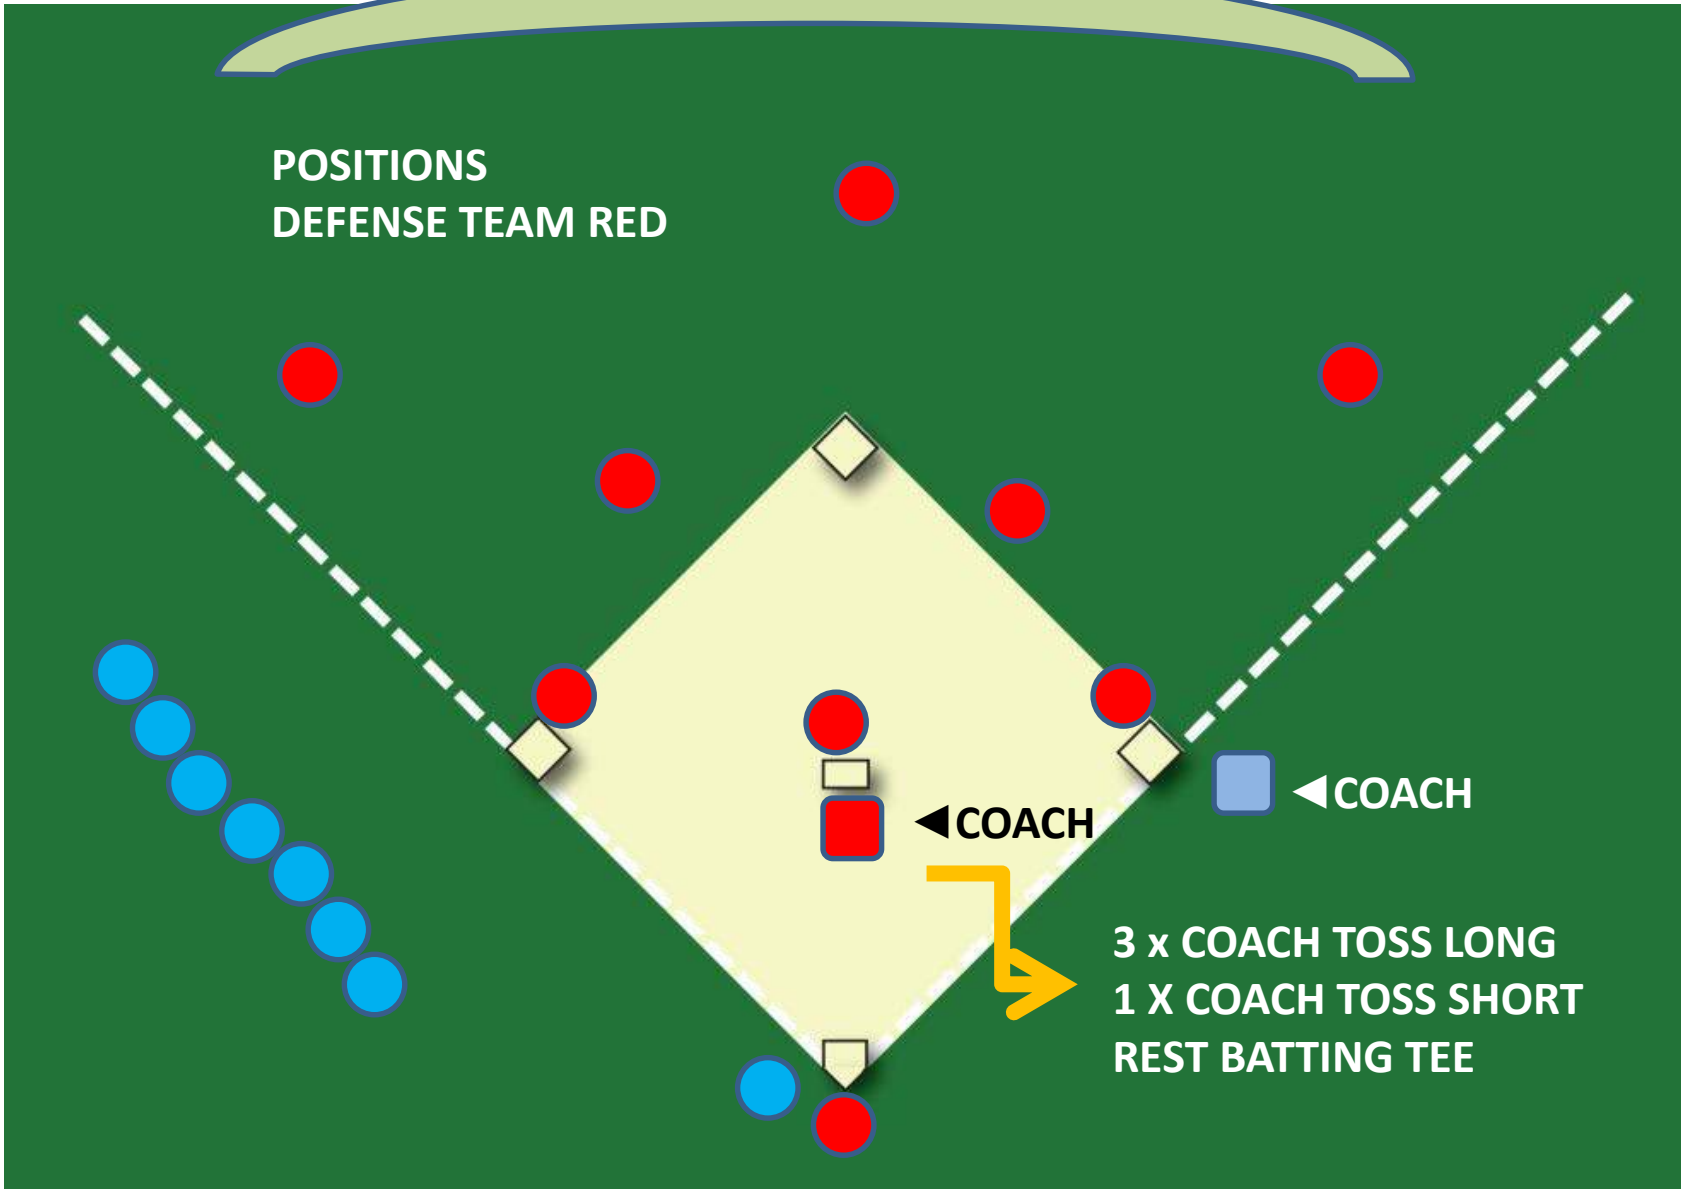

The background of the slide is a dark green field. At the top, there is a light green curved shape representing the outfield fence. A dashed white line forms a large inverted triangle, representing the infield. Inside this triangle, a yellow inverted triangle represents the pitcher's mound. A horizontal red dashed line is drawn across the mound. A dashed white rectangular box is superimposed over the upper part of the field, containing the text.

POSITIONS
DEFENSE TEAM

BEE BALL

BEE BALL

START OF THE GAME

BATTER 1 ▶

◀ BATTER 2

◀ COACH

BATTER 3 ▶

COACH BLUE ▶

BEE BALL

BEEBALL MAJOR LEAGUE

◀ BACKSTOP or WALL ▶
VARIABLE BACK or FRONT

SQUARE FIELD
3 BASES + PITCHERPLATE
1 HOMEPLATE

18.3 METERS

**POSITIONS
DEFENSE TEAM RED**

← COACH