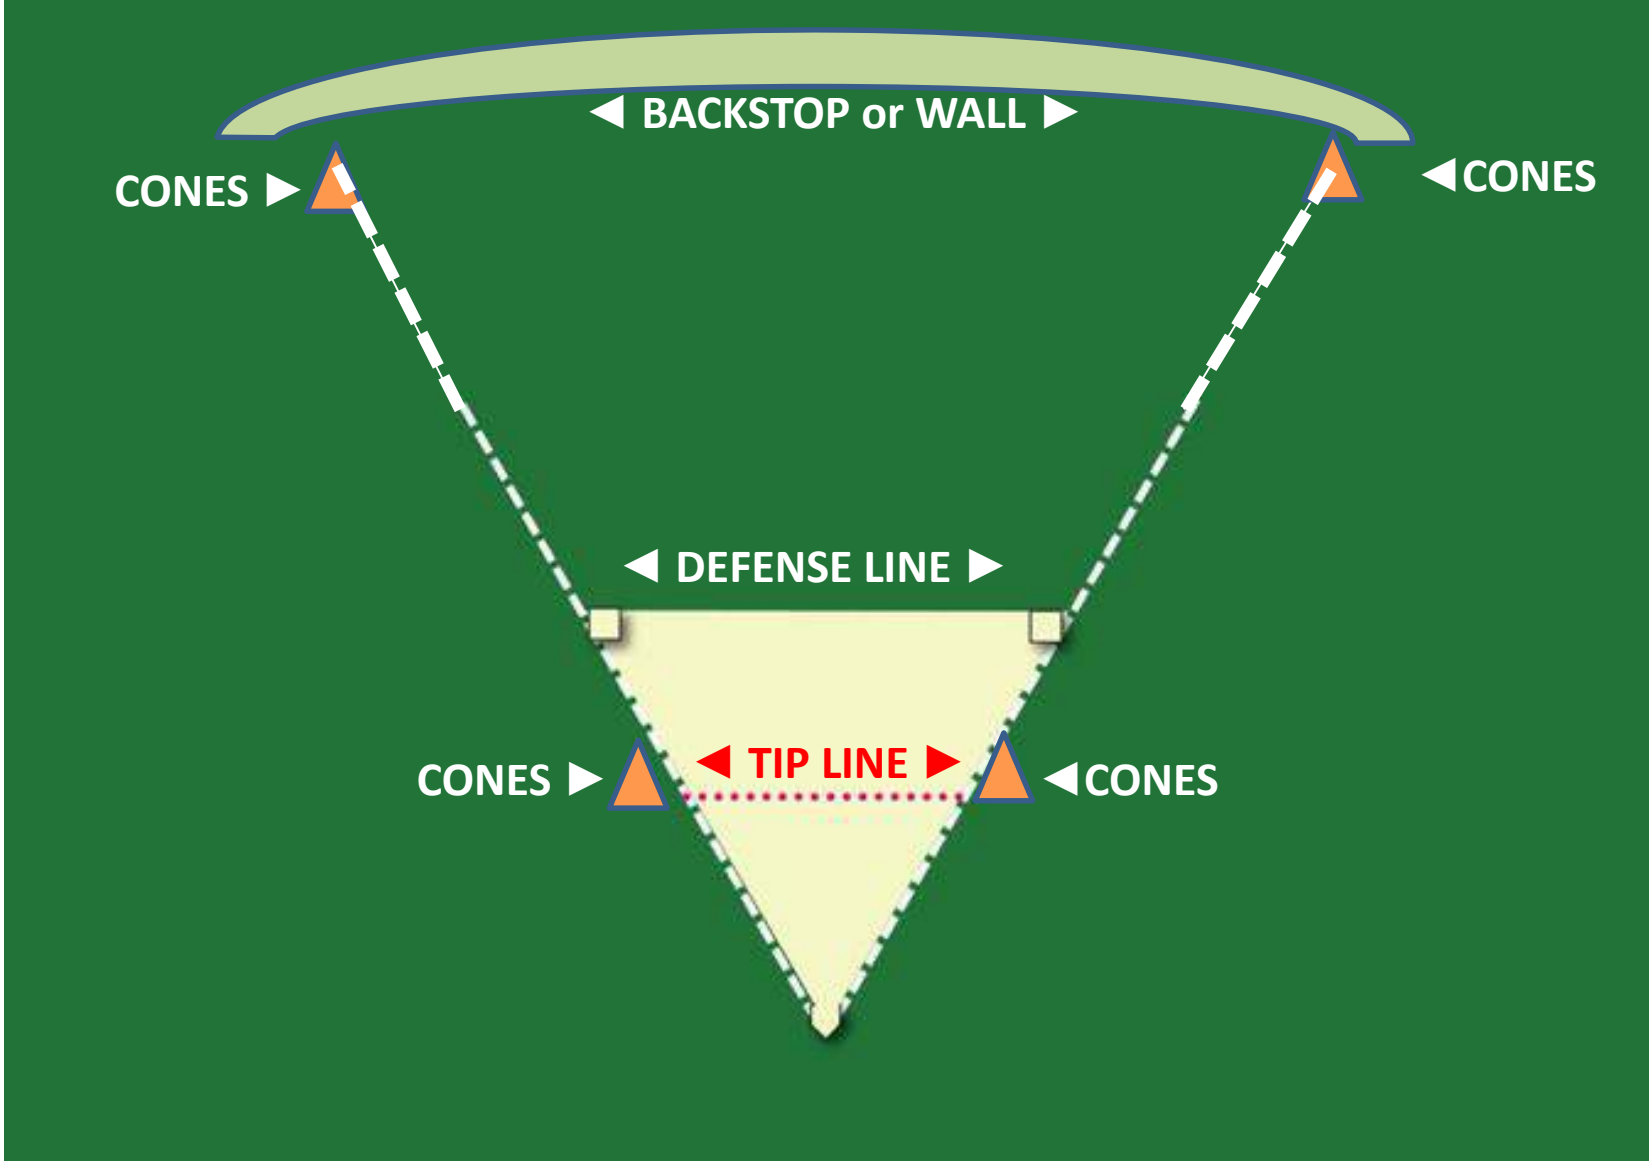

The background of the slide is a dark green field. At the top, there is a light green curved shape representing the outfield fence. A dashed white line forms a large inverted triangle, representing the infield. Inside this triangle, a yellow inverted triangle represents the pitcher's mound. A horizontal red dashed line is drawn across the mound. A dashed white rectangular box is superimposed over the upper part of the field, containing the text.

BEEBALL ROOKIE LEAGUE

BEE BALL

TRIANGLE of 60°
2 BASES
1 HOMEPLATE

◀ BACKSTOP or WALL ▶

2nd BASE ▶

◀ 1st BASE

◀ HOMEPLATE

TRIANGLE of 60°
2 BASES
1 HOMEPLATE

BEE BALL

BEE BALL

◀ BACKSTOP or WALL ▶

CONES ▶

◀ CONES

◀ DEFENSE LINE ▶

CONES ▶

◀ TIP LINE ▶