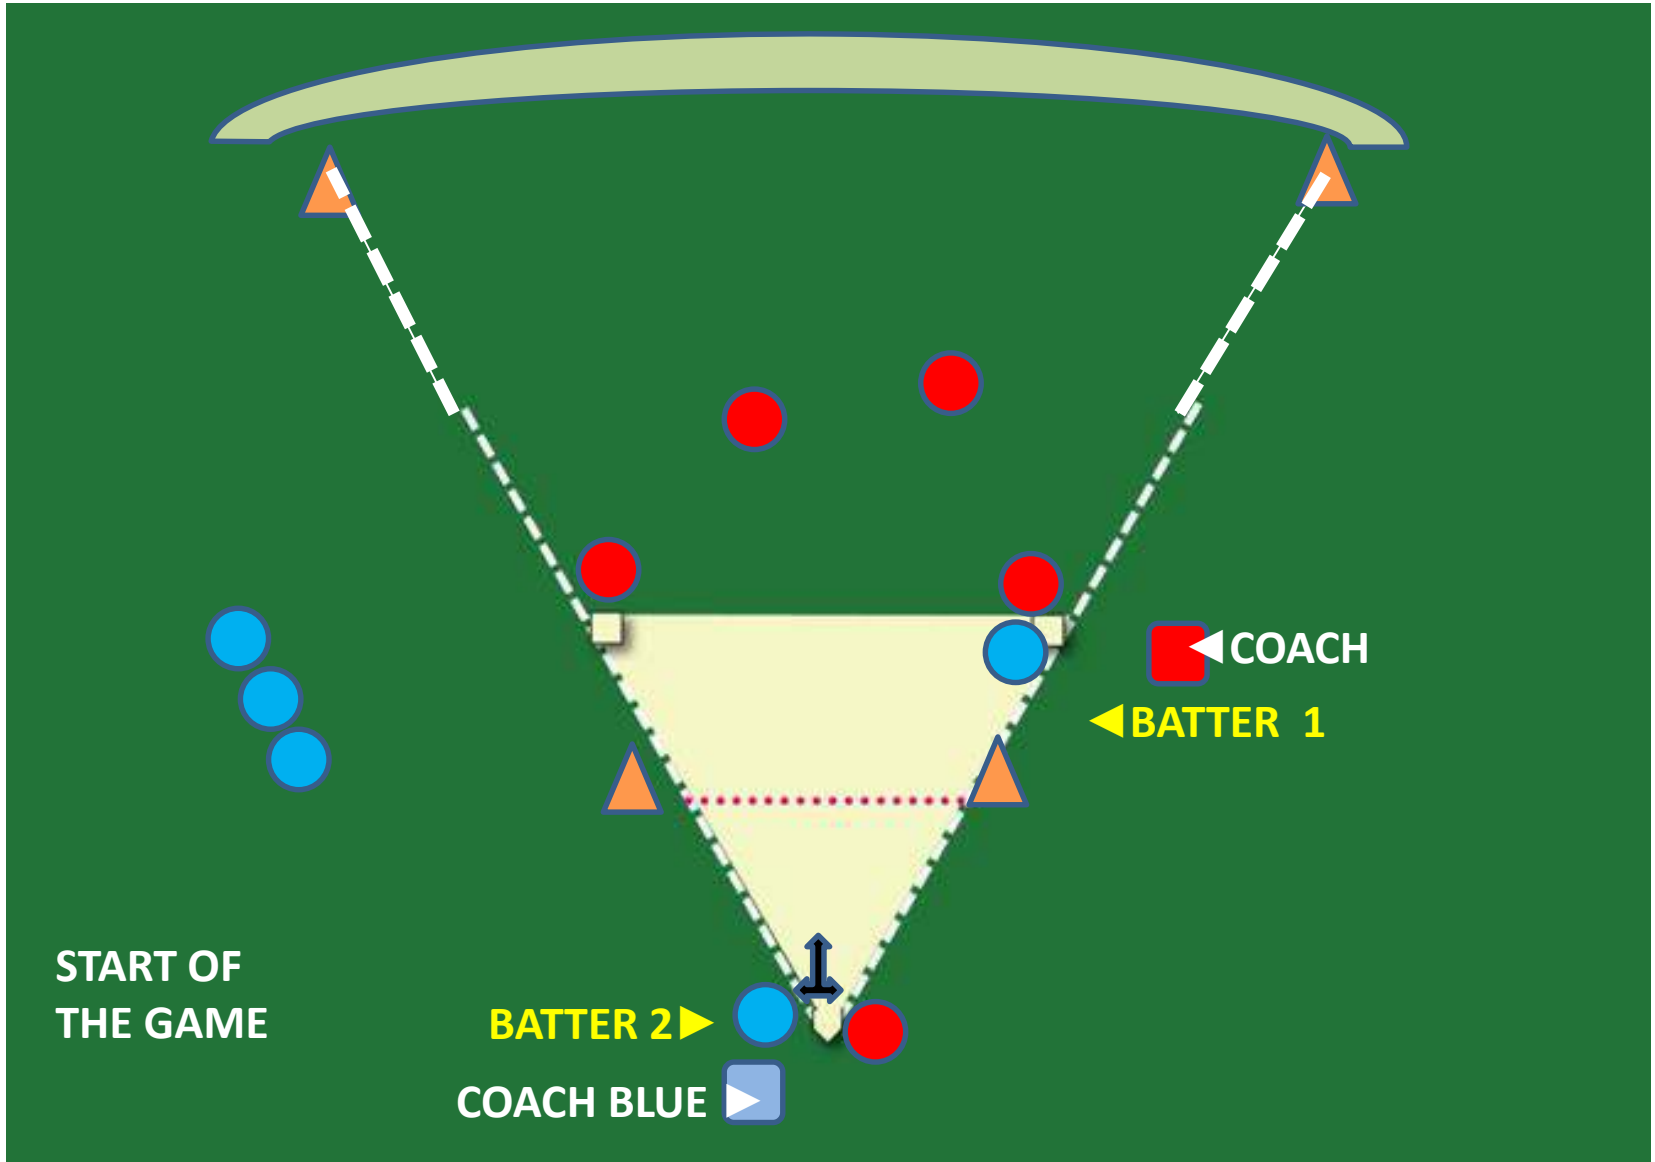

The background of the slide is a dark green field. At the top, there is a light green curved shape representing the outfield fence. A dashed white line forms a large inverted triangle, representing the infield. Inside this triangle, a yellow inverted triangle represents the pitcher's mound. A horizontal red dashed line is drawn across the mound. A dashed white rectangular box is superimposed over the upper part of the field, containing the text.

BEE BALL

BEE BALL

◀ BACKSTOP or WALL ▶

CONES ▶

◀ CONES

◀ DEFENSE LINE ▶

CONES ▶

◀ TIP LINE ▶

POSITIONS
DEFENSE TEAM

BEE BALL

BEE BALL

START OF THE GAME

BATTER 1 ▶

◀ BATTER 2

◀ COACH

BATTER 3 ▶

COACH BLUE ▶

BEE BALL

BEEBALL MAJOR LEAGUE

◀ BACKSTOP or WALL ▶
VARIABLE BACK or FRONT

SQUARE FIELD
3 BASES + PITCHERPLATE
1 HOMEPLATE

18.3 METERS

**POSITIONS
DEFENSE TEAM RED**

← COACH