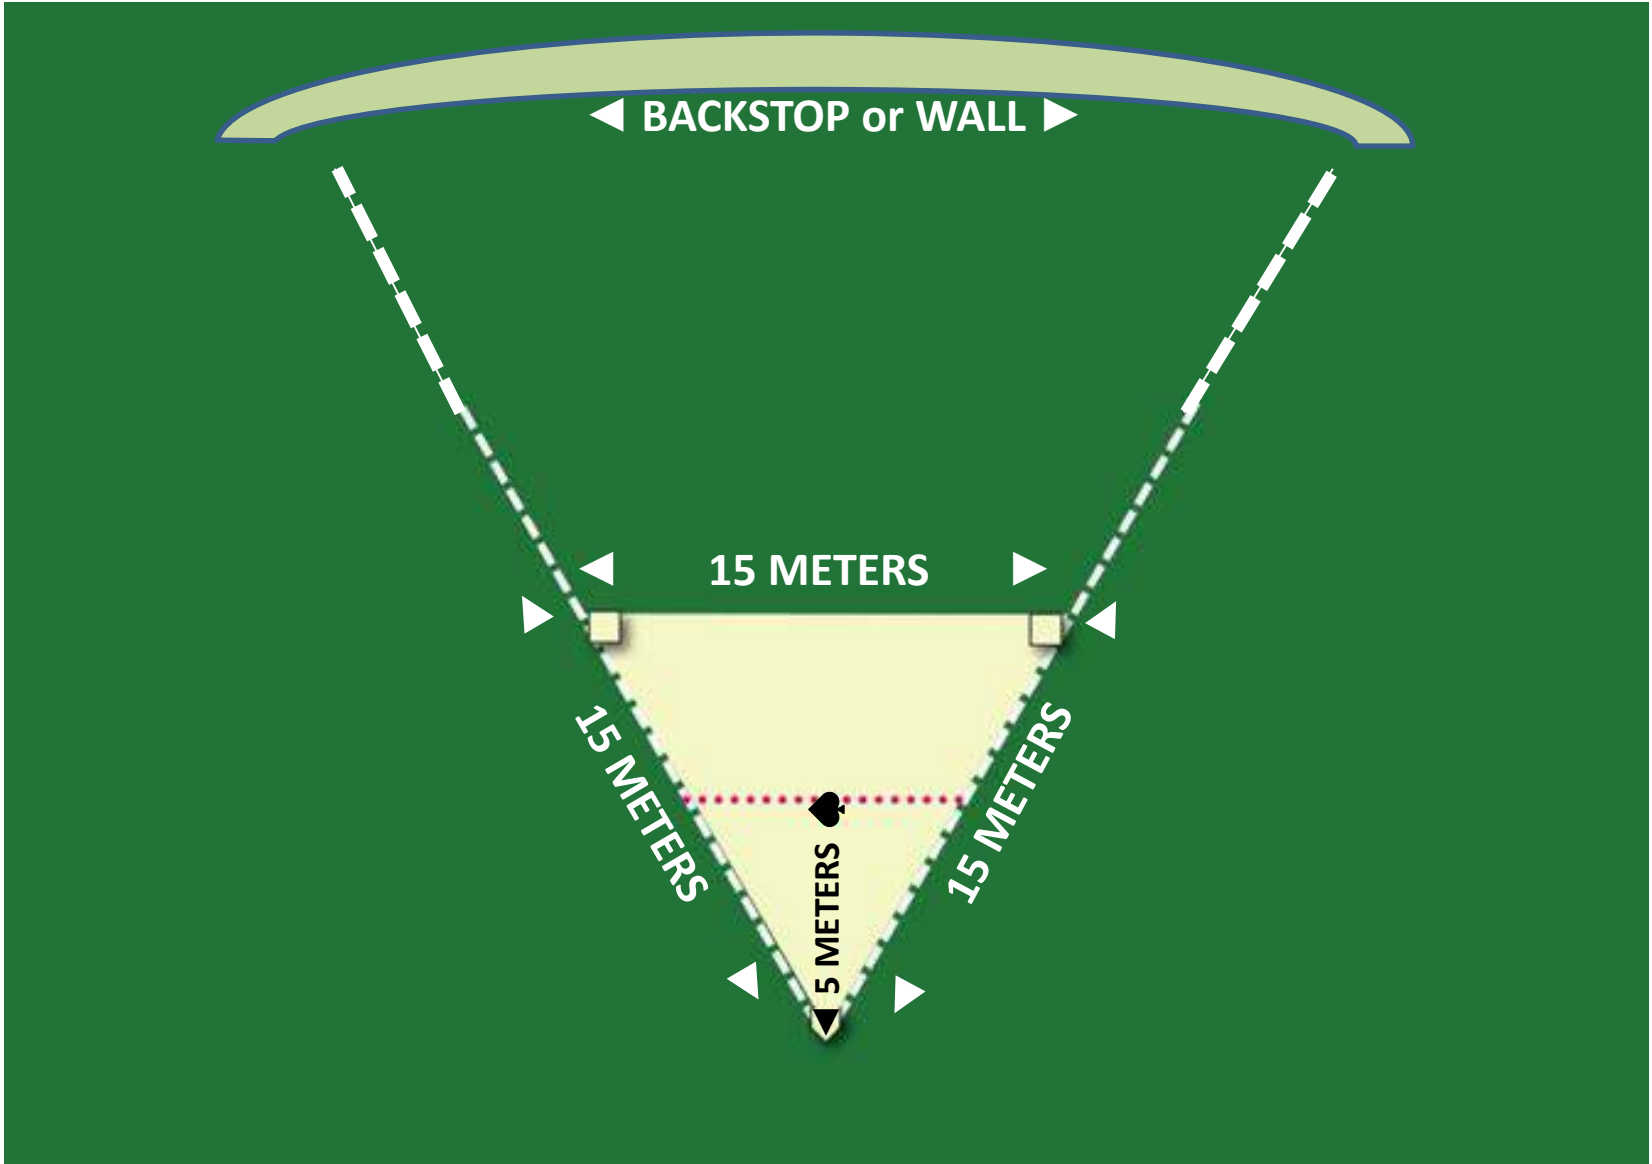

The background of the slide is a dark green field. At the top, there is a light green curved shape representing the outfield fence. A dashed white line forms a large inverted triangle, representing the infield. Inside this triangle, a yellow inverted triangle represents the pitcher's mound. A horizontal red dashed line is drawn across the mound. A dashed white rectangular box is superimposed over the upper part of the field, containing the text.

BEEBALL ROOKIE LEAGUE

BEE BALL

TRIANGLE of 60°
2 BASES
1 HOMEPLATE

◀ BACKSTOP or WALL ▶

2nd BASE ▶

◀ 1st BASE

◀ HOMEPLATE

TRIANGLE of 60°
2 BASES
1 HOMEPLATE

BEE BALL

BEE BALL

◀ BACKSTOP or WALL ▶

CONES ▶

◀ CONES

◀ DEFENSE LINE ▶

CONES ▶

◀ TIP LINE ▶