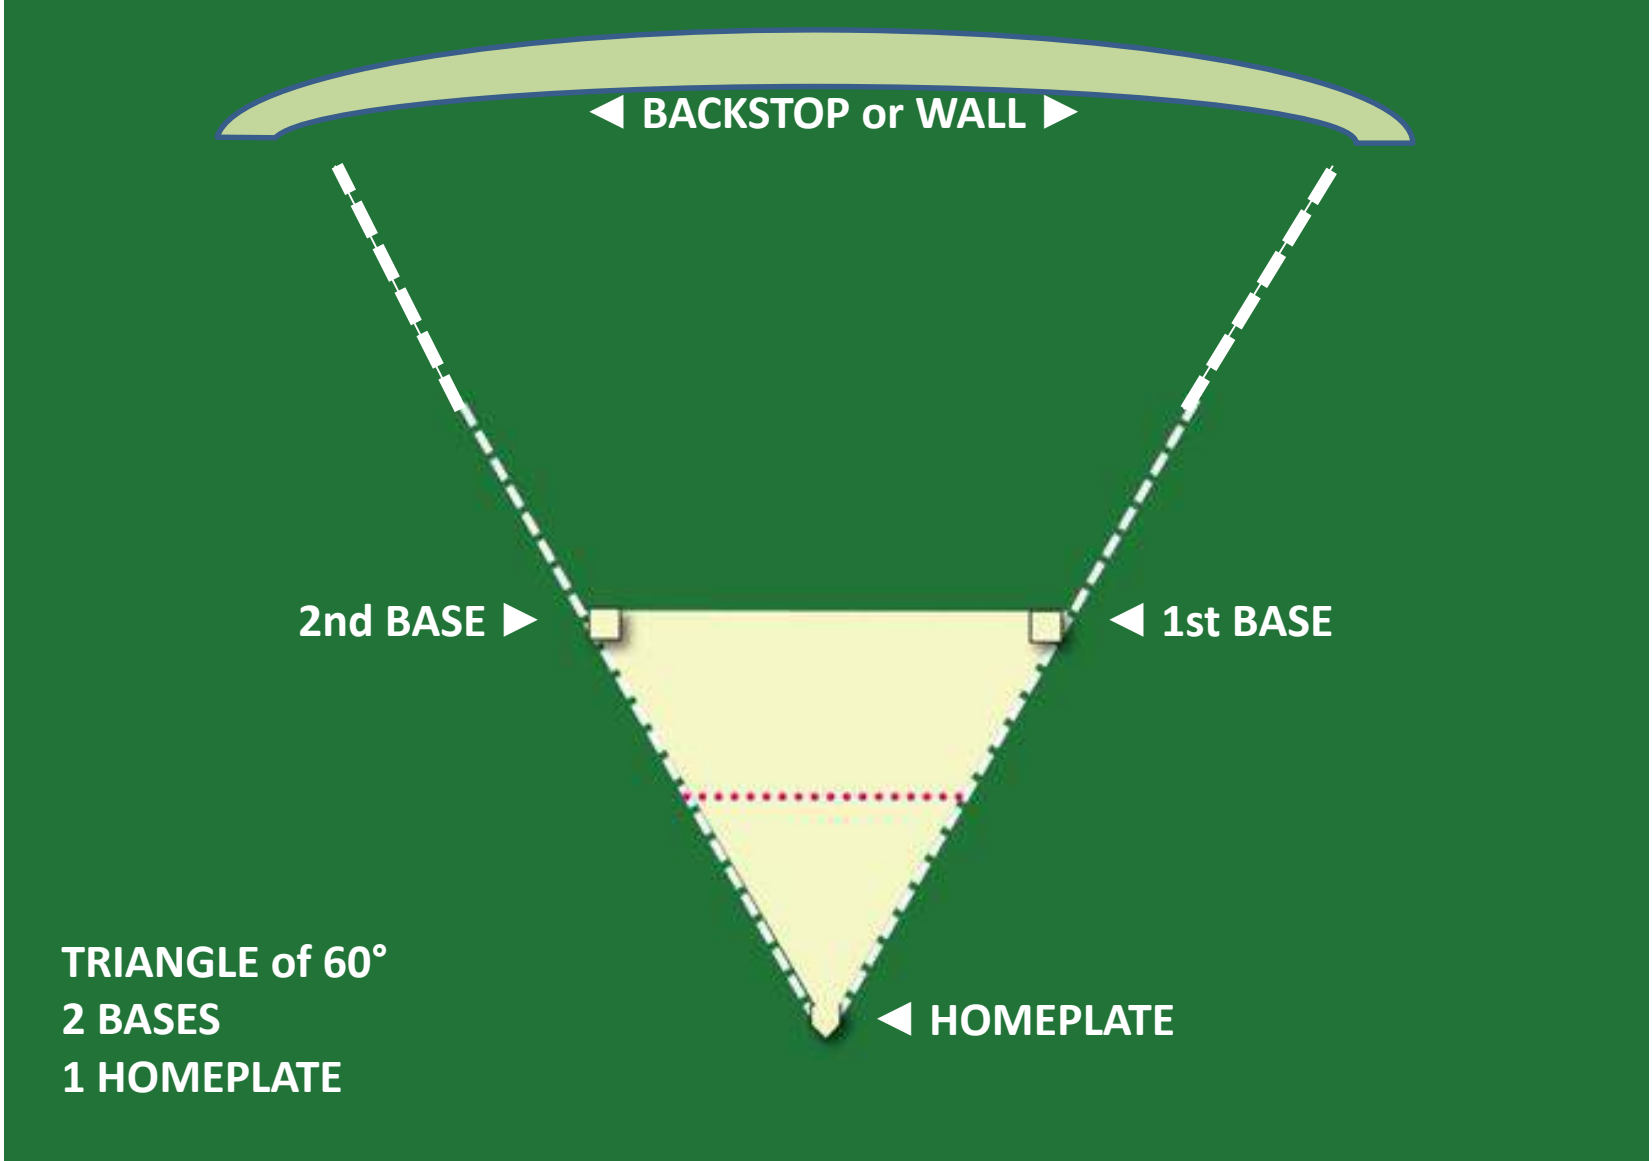

The background of the slide is a dark green field. At the top, there is a light green curved shape representing the outfield fence. A dashed white line forms a large inverted triangle, representing the infield. Inside this triangle, a yellow inverted triangle represents the pitcher's mound. A horizontal red dashed line is drawn across the mound. A dashed white rectangular box is superimposed over the upper part of the field, containing the text.

BEEBALL ROOKIE LEAGUE

BEE BALL

TRIANGLE of 60°
2 BASES
1 HOMEPLATE

◀ BACKSTOP or WALL ▶

2nd BASE ▶

◀ 1st BASE

◀ HOMEPLATE

TRIANGLE of 60°
2 BASES
1 HOMEPLATE

BEE BALL

BEE BALL

◀ BACKSTOP or WALL ▶

CONES ▶

◀ CONES

◀ DEFENSE LINE ▶

CONES ▶

◀ TIP LINE ▶